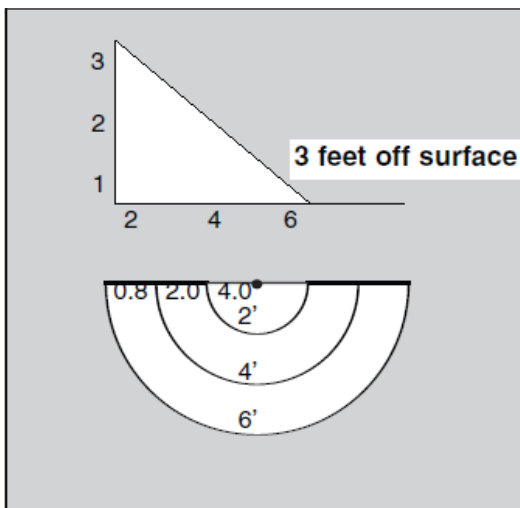

PHOTOMETRIC

OUTDOOR LIGHTING
PERSPECTIVES®

THE NIGHT
IS OURS™

OutdoorLights.com • 1-800-447-1112

Conforms to UL
Standard 1838
3182781

© 2014 Outdoor Lighting Perspectives