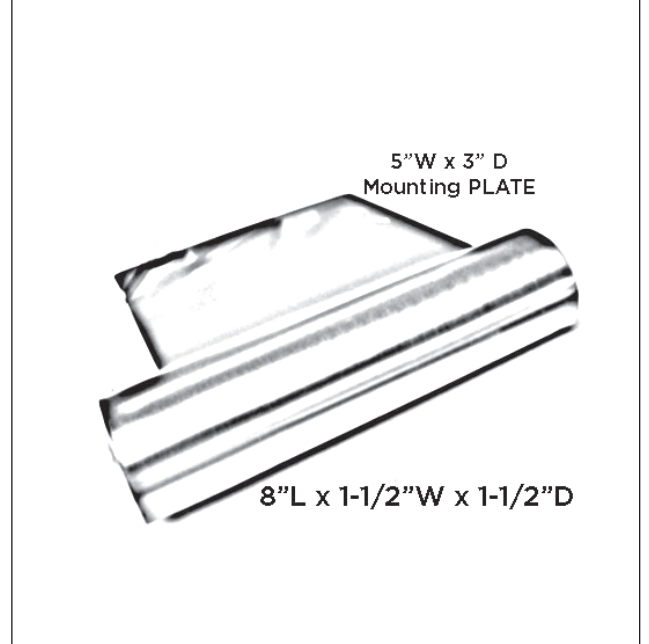

Delray

Rock Wall Light

DESCRIPTION

Solid copper housing with white painted interior for optimal reflectivity.

SPECIFICATIONS

Dimensions	8" x 1-1/2" x 1-1/2" 18/2
Wire Lead	18/2 landscape cable (15' standard)
Lens	Optional polycarbonate (standard on LED fixture)
Lamp	G4 bi-pin lamp, 10-watt halogen or 2-watt LED standard (20-watt maximum)
Lamp Base	G4 / G6.35 ceramic holder rated 250V, 1000-watt.
Mount	Includes copper mounting plate & mounting holes.
Finish	Options include polished, brushed satin, and custom antique (additional charge applies)