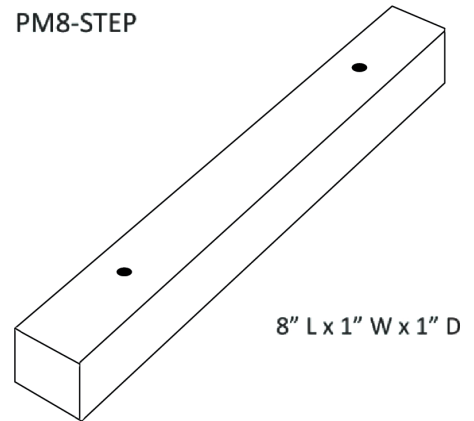

Pinehurst

Step & Deck Light

DESCRIPTION

Solid copper housing with white painted interior for optimal reflectivity.

SPECIFICATIONS

Dimensions	8" x 1" x 1"
Wire Lead	18/2 landscape cable (5' standard)
Lens	None
Lamp	G4 bi-pin lamp, 10-watt halogen (10-watt max)
Lamp Base	G4 / G6.35 ceramic holder rated 250V, 1000-watt.
Mount	Includes top mounting holes and mounting screws.
Finish	Options include polished, brushed satin, and custom antique (additional charge applies)

PM8-STEP

PHOTOMETRIC

OUTDOORLIGHTING
PERSPECTIVES®

THE NIGHT
IS OURS™

OutdoorLights.com • 1-800-447-1112

Conforms to UL
Standard 1838
3182781

© 2014 Outdoor Lighting Perspectives