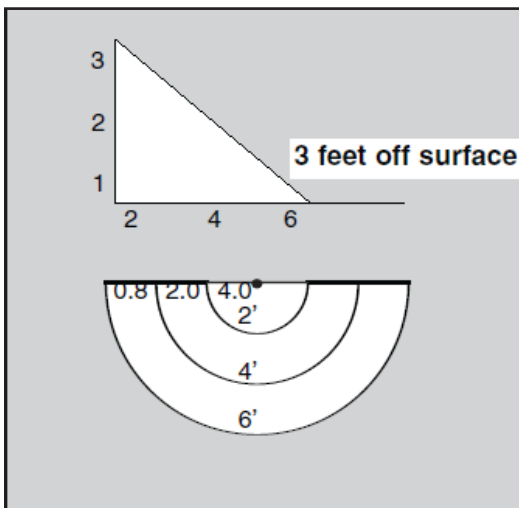

PHOTOMETRIC

OUTDOORLIGHTING
PERSPECTIVES®

THE NIGHT
IS OURS™

OutdoorLights.com • 1-800-447-1112

Conforms to UL
Standard 1838
3182781

© 2014 Outdoor Lighting Perspectives