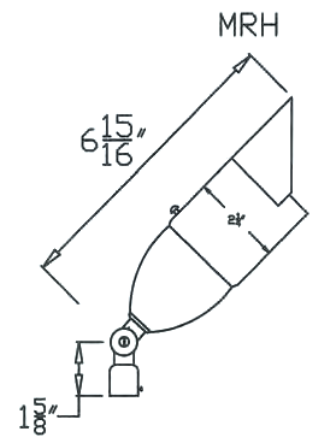

# Augusta

*Solid Copper Directional Spot/Flood Light*

## DESCRIPTION

Solid copper bullet design spot and flood light with solid brass adjustable knuckle. Mounts on ground stake or surface mount.

## SPECIFICATIONS

Dimensions	2-1/8" x 6-15/16"
Wire Lead	18/2 landscape cable (includes quick connectors)
Lens	Clear or prismatic Tempered Borosilicate
Lamp	MR16 halogen lamps (35-watt std, 50-watt max.) or MR16 LED (5-watt std)
Options	Standard eyebrow version (shown) or flat cut version