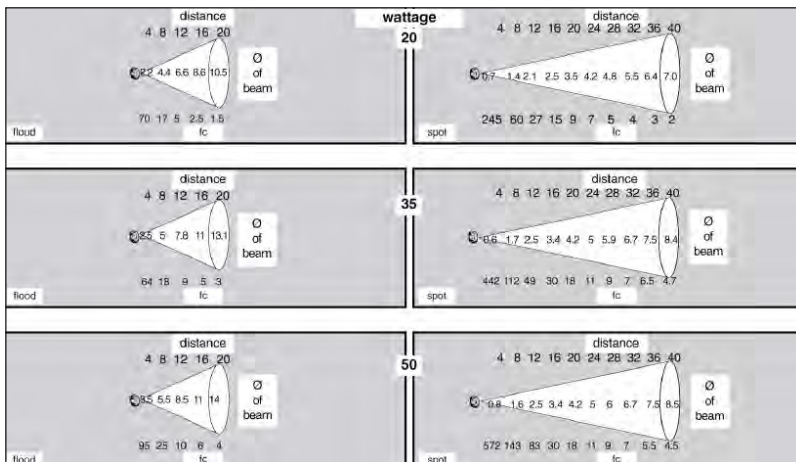

PHOTOMETRIC

OUTDOORLIGHTING
PERSPECTIVES®

THE NIGHT
IS OURS™

Conforms to UL
Standard 1838
3182781

OutdoorLights.com • 1-800-447-1112

© 2014 Outdoor Lighting Perspectives