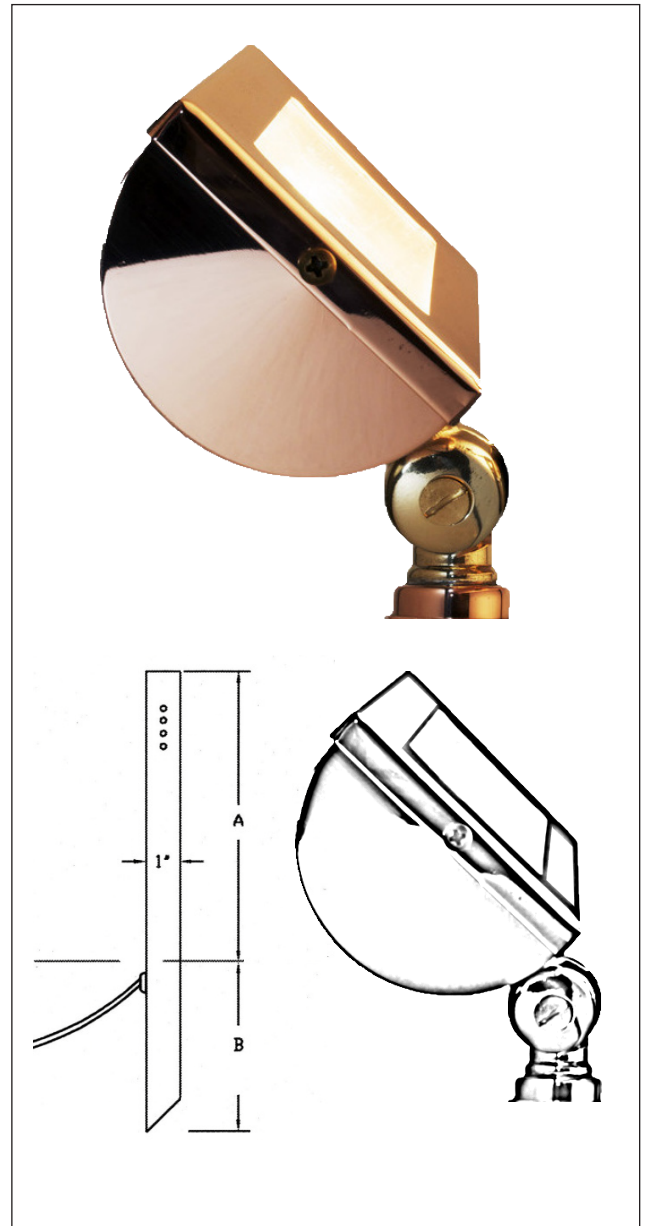

Everglade

Copper Directional Light

DESCRIPTION

Solid copper directional light with mirrored insert for optimal reflectivity. Solid Brass adjustable knuckle.

SPECIFICATIONS

Dimensions	5" W x 3" H x 2" D
Wire Lead	18/2 landscape cable (includes quick connectors)
Lens	Tempered borosilicate glass
Lamp	Dual G4 bi-pin lamps, 20-watt halogen or 2-watt LED standard (2 x 20-watt max.)
Lamp Base	G4/G6.35 ceramic holder rated 250V, 1000-watt.
Mount	Standard Ground Stake (GS) or optional 1/2" threaded NPT mount. Standard GS lengths available from 9" to 40".
Finish	Options include polished, brushed satin, and custom antique (additional charge applies)

PHOTOMETRIC

OUTDOORLIGHTING
PERSPECTIVES®

THE NIGHT
IS OURS™

OutdoorLights.com • 1-800-447-1112

Conforms to UL
Standard 1838
3182781

© 2014 Outdoor Lighting Perspectives