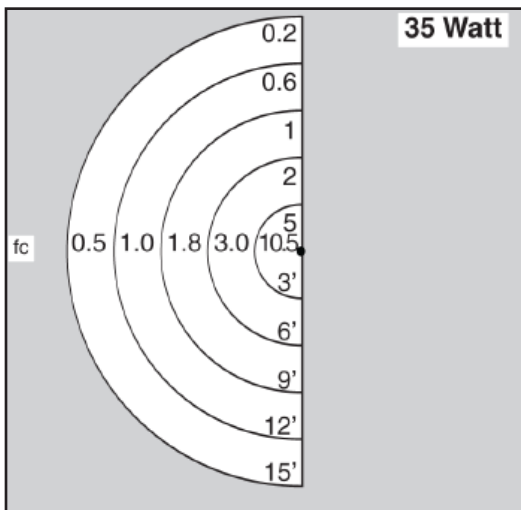

Everglade

Copper Directional Light

DESCRIPTION

Solid copper directional light with mirrored insert for optimal reflectivity. Solid Brass adjustable knuckle.

SPECIFICATIONS

Dimensions	5" W x 3" H x 2" D
Wire Lead	18/2 landscape cable (includes quick connectors)
Lens	Tempered borosilicate glass
Lamp	Dual G4 bi-pin lamps, 20-watt halogen or 2-watt LED standard (2 x 20-watt max.)
Lamp Base	G4/G6.35 ceramic holder rated 250V, 1000-watt.
Mount	Standard Ground Stake (GS) or optional 1/2" threaded NPT mount. Standard GS lengths available from 9" to 40".
Finish	Options include polished, brushed satin, and custom antique (additional charge applies)

PHOTOMETRIC

OUTDOORLIGHTING
PERSPECTIVES®

THE NIGHT
IS OURS™

OutdoorLights.com • 1-800-447-1112

Conforms to UL
Standard 1838
3182781

© 2014 Outdoor Lighting Perspectives