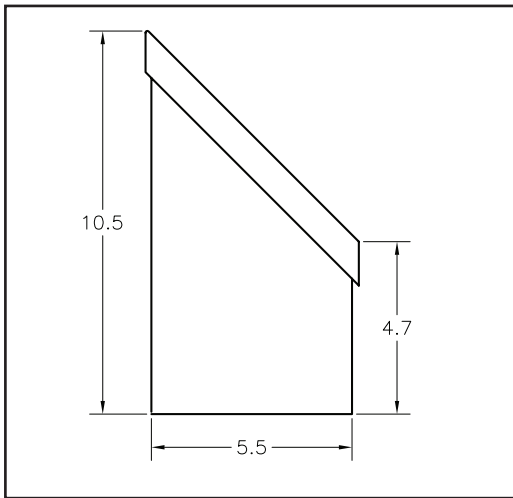

**Well Light**

**PAR ANGLE WELL LIGHT**  
**BB-O3A LED**

**STANDARD PAR 36 ANGLE WELL LIGHT**

bb-03a LED

*Cleverly designed by professional lighting experts to provide strong light yet remain practically unnoticeable, this well light is adjustable for brightness and may be used to graze or fully highlight your home's lovely exterior, or uplight a striking tree.*

- LAMP:** 6 WATT PAR36 LED
- EQUIVALENT:** 35 WATT PAR36 HALOGEN
- MATERIAL:** PVC
- BEAM SPREAD:** SPOT, WFL, VWFL
- SPECIFICATIONS:** AVAIL 10 WATT (580 LUMENS) HIGH OUTPUT
- 380 LUMENS
- 3,000K
- 80+ CRI
- IP 67
- OPTIONAL:** GLASS LENS (SHOWN WITH BA16)
- BA16MBR ANT BRASS