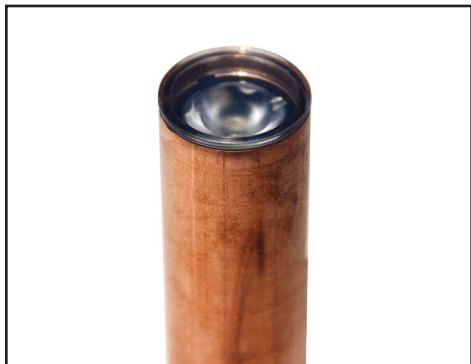

Flood Light

COPPER DIRECT FLOOD/SPOT LIGHT

BB-O2 LED

BB-O2

BB-O2 K

COPPER DIRECT FLOOD/SPOT LIGHT bb-o2 LED

Our big stick version is used as an uplight where you would use an MR16 or a PAR fixture, but where space is limited. Slim design allows landscape friendly installations in multiple landscape designs. Available in custom lengths for placement in high grasses.

- LAMP:** 6 WATT LED
- EQUIVALENT:** 35 WATT MR16 HALOGEN
- MATERIAL:** COPPER
- BEAM SPREAD:** 15°, 30°, 36°, 21° X 42°
- SPECIFICATIONS:** 360 LUMENS
3,000K
80+ CRI
WET LOCATION
- MOUNT:** KNUCKLE/STAKE BASE 8" BB-o2 K
THREADED BASE 8" BB-o2
ADJUSTABLE SHIELD INCLUDED
- OPTIONAL:** SPECIAL STAKE LENGTHS AVAILABLE