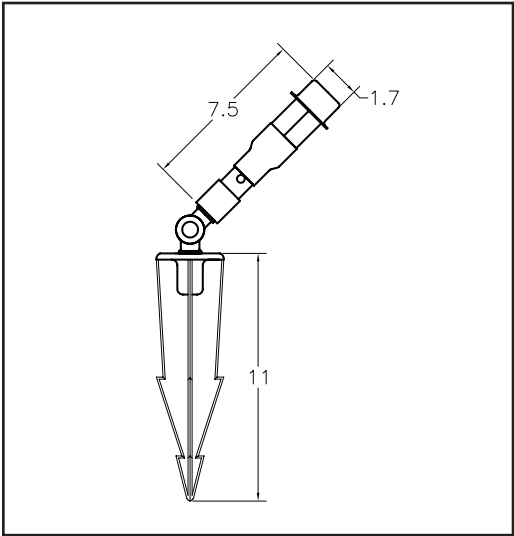

**Flood Light**

**MINI SOFT DIRECTIONAL FLOOD LIGHT**

**BB-O4K LED HIGH OUTPUT**

**MINI SOFT UP OR DOWN DIRECTIONAL FLOOD LIGHT** bb-04k LED Slider

*An LED wonder that shines upon the shapely shrubbery of your home, throwing tall, majestic shadows onto the walls behind. Elevated to cast its light above low shrubs and plants, this flood light's effect adds aesthetic interest.*

<b>LAMP:</b>	<b>3 WATT LED SLIDER</b> <b>HIGH OUTPUT 6WATT LED SLIDER</b>
<b>EQUIVALENT:</b>	<b>35 WATT HALOGEN</b> <b>(6 WATT) 50 WATT HALOGEN</b>
<b>MATERIAL:</b>	<b>COPPER</b>
<b>SPECIFICATIONS:</b>	<b>3 WATT (300 LUMENS)</b> <b>6 WATT (600 LUMENS)</b> <b>3,000K</b> <b>80+ CRI</b> <b>WET LOCATION</b>
<b>STAKE MOUNT:</b>	<b>11" PVC STANDARD</b>
<b>OPTIONAL:</b>	<b>ALSO AVAILABLE IN 18 GAUGE WIRE UP TO 25' FOR HUB INSTALLATIONS</b>