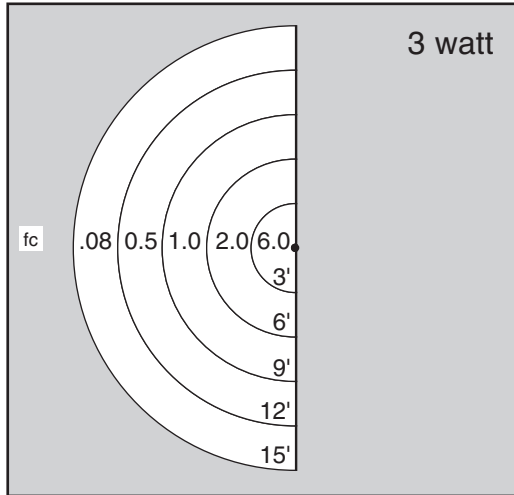

**Flood Light**

**MINI SOFT DIRECTIONAL FLOOD LIGHT**

**BB-O4K LED HIGH OUTPUT**

**MINI SOFT UP OR DOWN DIRECTIONAL FLOOD LIGHT** bb-04k LED Slider

*An LED wonder that shines upon the shapely shrubbery of your home, throwing tall, majestic shadows onto the walls behind. Elevated to cast its light above low shrubs and plants, this flood light's effect adds aesthetic interest.*

<b>LAMP:</b>	<b>3 WATT LED SLIDER</b> <b>HIGH OUTPUT 6WATT LED SLIDER</b>
<b>EQUIVALENT:</b>	<b>35 WATT HALOGEN</b> <b>(6 WATT) 50 WATT HALOGEN</b>
<b>MATERIAL:</b>	<b>COPPER</b>
<b>SPECIFICATIONS:</b>	<b>3 WATT (300 LUMENS)</b> <b>6 WATT (600 LUMENS)</b> <b>3,000K</b> <b>80+ CRI</b> <b>WET LOCATION</b>
<b>STAKE MOUNT:</b>	<b>11" PVC STANDARD</b>
<b>OPTIONAL:</b>	<b>ALSO AVAILABLE IN 18 GAUGE WIRE UP TO 25' FOR HUB INSTALLATIONS</b>