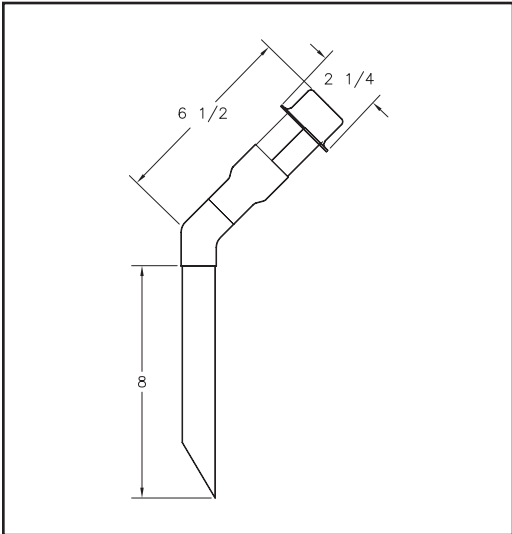

Flood Light

MINI SOFT STAKE MOUNT FLOOD LIGHT

BB-O445 LED HIGH OUTPUT

MINI SOFT STAKE MOUNT DIRECTIONAL COPPER FLOOD LIGHT

bb-0445 LED Slider

An LED wonder that shines upon the shapely shrubbery of your home, throwing tall, majestic shadows onto the walls behind. Elevated to cast its light above low shrubs and plants, this flood light's effect adds aesthetic interest.

- LAMP:** 3 WATT LED SLIDER
HIGH OUTPUT 6WATT LED SLIDER
- EQUIVALENT:** 35 WATT HALOGEN
(6 WATT) 50 WATT HALOGEN
- MATERIAL:** COPPER
- SPECIFICATIONS:** 3 WATT (300 LUMENS)
6 WATT (600 LUMENS)
3,000K
80+ CRI
WET LOCATION
- STAKE MOUNT:** 11" PVC STANDARD
- OPTIONAL:** ALSO AVAILABLE IN 18 GAUGE WIRE UP
TO 25' FOR HUB INSTALLATIONS