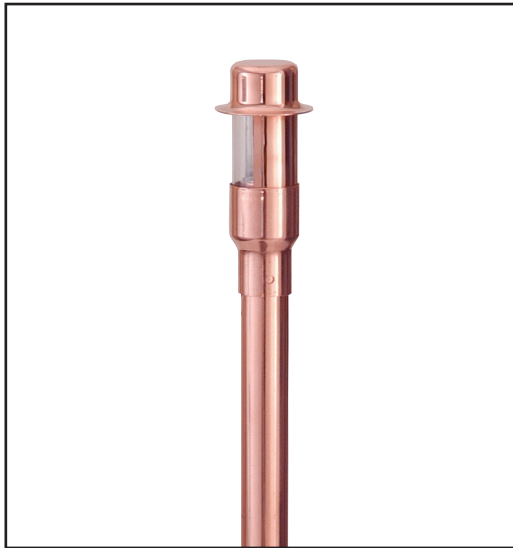

MINI VERTICAL FLOOD LIGHT

BB-O5 LED HIGH OUTPUT

MINI VERTICAL DIRECTIONAL FLOOD LIGHT

bb-05 LED Slider

An LED wonder that shines upon the shapely shrubbery of your home, throwing tall, majestic shadows onto the walls behind. Elevated to cast its light above low shrubs and plants, this flood light's effect adds aesthetic interest.

LAMP:	3 WATT LED SLIDER HIGH OUTPUT 6WATT LED SLIDER
EQUIVALENT:	35 WATT HALOGEN (6 WATT) 50 WATT HALOGEN
MATERIAL:	COPPER
SPECIFICATIONS:	3 WATT (300 LUMENS) 6 WATT (600 LUMENS) 3,000K 80+ CRI WET LOCATION
STAKE MOUNT:	11" PVC STANDARD
OPTIONAL:	ALSO AVAILABLE IN 18 GAUGE WIRE UP TO 25' FOR HUB INSTALLATIONS