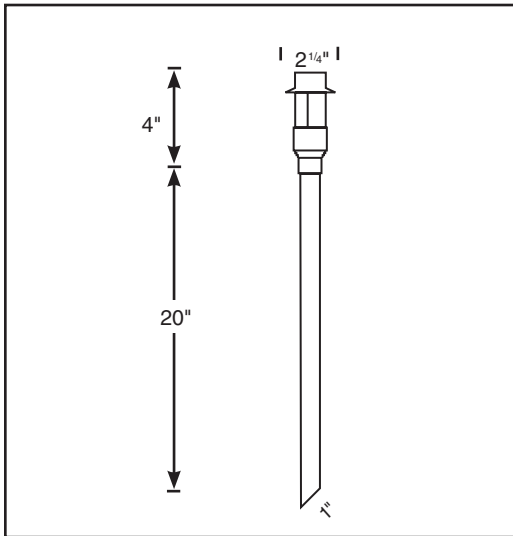

MINI VERTICAL FLOOD LIGHT

BB-O5 LED HIGH OUTPUT

MINI VERTICAL DIRECTIONAL FLOOD LIGHT

bb-05 LED Slider

An LED wonder that shines upon the shapely shrubbery of your home, throwing tall, majestic shadows onto the walls behind. Elevated to cast its light above low shrubs and plants, this flood light's effect adds aesthetic interest.

LAMP:	3 WATT LED SLIDER HIGH OUTPUT 6WATT LED SLIDER
EQUIVALENT:	35 WATT HALOGEN (6 WATT) 50 WATT HALOGEN
MATERIAL:	COPPER
SPECIFICATIONS:	3 WATT (300 LUMENS) 6 WATT (600 LUMENS) 3,000K 80+ CRI WET LOCATION
STAKE MOUNT:	11" PVC STANDARD
OPTIONAL:	ALSO AVAILABLE IN 18 GAUGE WIRE UP TO 25' FOR HUB INSTALLATIONS