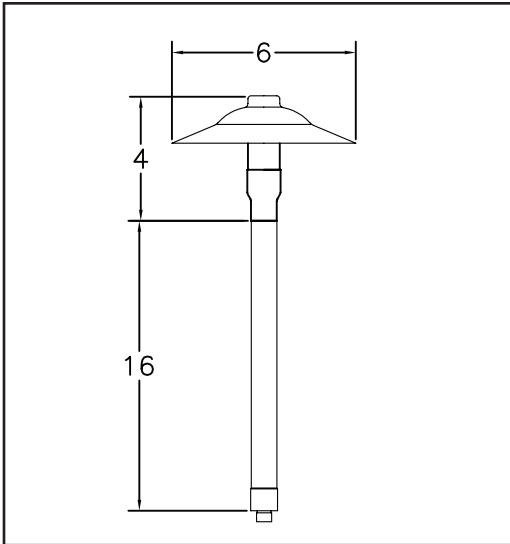

CLASSIC 6" PATH LIGHT

BB-O7T16 LED HIGH OUTPUT

CLASSIC 6" PATH LIGHT

bb-07t16 LED Slider

Guests won't miss a step in the inviting glow of our signature path light. The Classic Copper Path boasts the lighting power to define 10 steps or up to 30 feet of pathway.

LAMP: 2X3 WATT LED SLIDER

EQUIVALENT: 35 WATT HALOGEN

MATERIAL: COPPER

SPECIFICATIONS: 3,000K

80+ CRI

WET LOCATION

STAKE MOUNT: 16" PIPE STANDARD

11" STAKE STANDARD

BRASS ROUND MOUNT AVAILABLE

CUSTOM STAKE LENGTHS UPON

REQUEST IN ANGLE OR THREADED

ALSO AVAILABLE IN 18 GAUGE WIRE UP

TO 25' FOR HUB INSTALLATIONS