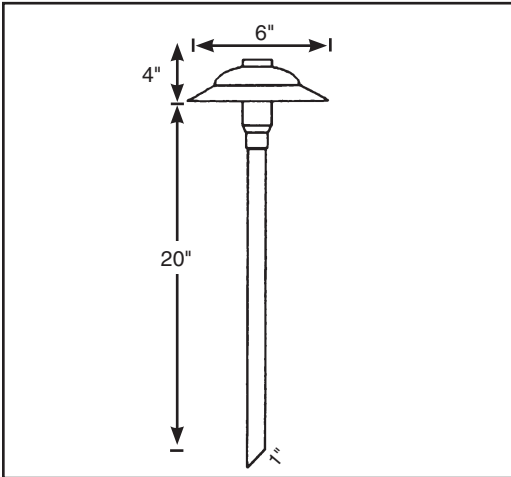

**CLASSIC 6" PATH LIGHT**

**BB-O7 LED HIGH OUTPUT**

**CLASSIC 6" PATH LIGHT**

bb-07 LED Slider

*Guests won't miss a step in the inviting glow of our signature path light. The Classic Copper Path boasts the lighting power to define 10 steps or up to 30 feet of pathway.*

<b>LAMP:</b>	<b>2X3 WATT LED SLIDER</b>
<b>EQUIVALENT:</b>	<b>35 WATT HALOGEN</b>
<b>MATERIAL:</b>	<b>COPPER</b>
<b>SPECIFICATIONS:</b>	<b>3,000K</b>
	<b>80+ CRI</b>
	<b>WET LOCATION</b>
<b>MOUNT:</b>	<b>20" STAKE STANDARD</b>
	<b>CUSTOM STAKE LENGTHS UPON</b>
	<b>REQUEST IN ANGLE OR THREADED</b>
<b>OPTIONAL:</b>	<b>ALSO AVAILABLE IN 18 GAUGE WIRE UP</b>
	<b>TO 25' FOR HUB INSTALLATIONS</b>