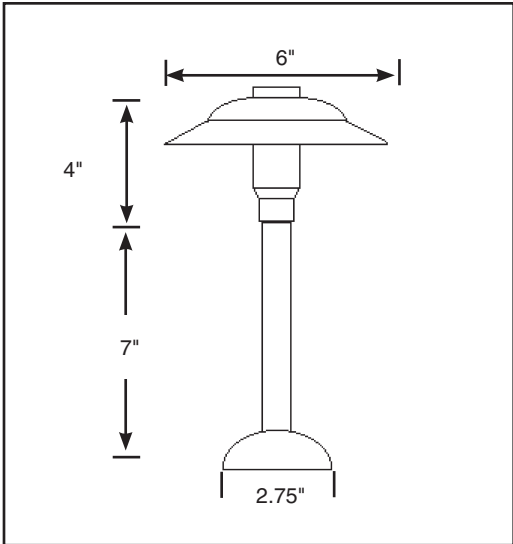

**Deck Light**

**CLASSIC 6" PIER MOUNT LIGHT**  
**BB-O7D LED HIGH OUTPUT**

**CLASSIC COPPER**  
**PIER MOUNT LIGHT**

bb-07d LED Slider

*Our pier-mounted version of the classic path light is perfect for securing atop retaining walls and along decks, handrails and bench seating, casting a widespread glow that effortlessly boosts visibility where you will most enjoy it.*

- LAMP:** 2X3 WATT LED SLIDER
- EQUIVALENT:** 35 WATT HALOGEN
- MATERIAL:** COPPER
- SPECIFICATIONS:** 3,000K  
80+ CRI

- STAKE MOUNT:** 7" PIPE STANDARD
- BRASS ROUND MOUNT INCLUDED
- ALSO AVAILABLE IN 18 GAUGE WIRE UP TO 25' FOR HUB INSTALLATIONS