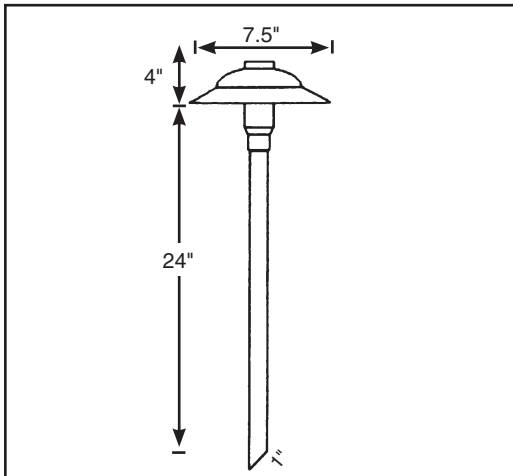

MEDIUM 7.5" PATH LIGHT

BB-O75 LED HIGH OUTPUT

MEDIUM COPPER PATH LIGHT

bb-075 LED Slider

Though primarily intended to deliver luminous results, lights such as our Medium Copper Path achieve a natural patina to blend and compliment any landscape. Flower beds, walks, steps and drives all benefit from enhanced visibility after dusk.

LAMP:	2X3 WATT LED SLIDER
EQUIVALENT:	35 WATT HALOGEN
MATERIAL:	COPPER
SPECIFICATIONS:	3,000K
	80+ CRI
	WET LOCATION
STAKE MOUNT:	24" STAKE STANDARD
	CUSTOM LENGTH STAKES UPON
	REQUEST IN ANGLE OR THREADED
	ALSO AVAILABLE IN 18 GAUGE WIRE UP
	TO 25' FOR HUB INSTALLATIONS