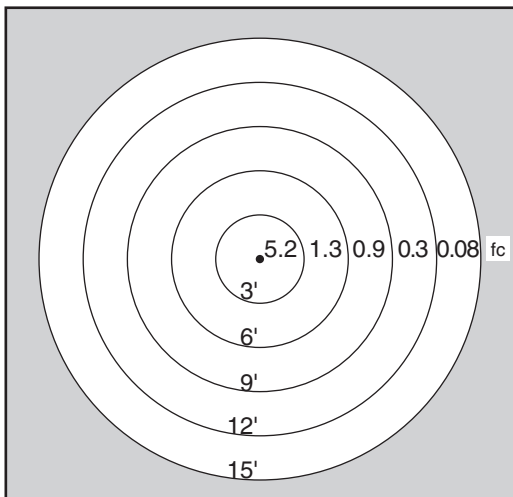

MEDIUM 7.5" PATH LIGHT

BB-O75 LED HIGH OUTPUT

MEDIUM COPPER PATH LIGHT

bb-075 LED Slider

Though primarily intended to deliver luminous results, lights such as our Medium Copper Path achieve a natural patina to blend and compliment any landscape. Flower beds, walks, steps and drives all benefit from enhanced visibility after dusk.

LAMP:	2X3 WATT LED SLIDER
EQUIVALENT:	35 WATT HALOGEN
MATERIAL:	COPPER
SPECIFICATIONS:	3,000K
	80+ CRI
	WET LOCATION
STAKE MOUNT:	24" STAKE STANDARD
	CUSTOM LENGTH STAKES UPON
	REQUEST IN ANGLE OR THREADED
	ALSO AVAILABLE IN 18 GAUGE WIRE UP
	TO 25' FOR HUB INSTALLATIONS