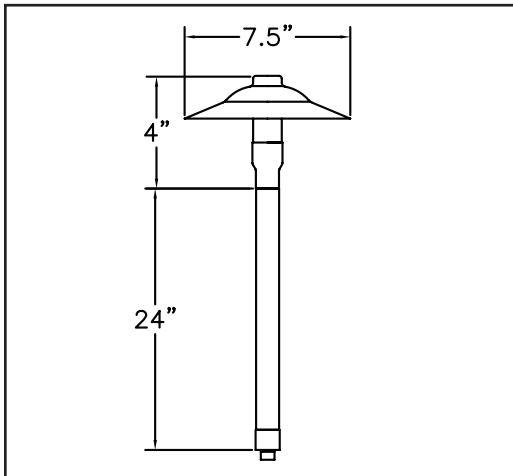

MEDIUM 7.5" PATH LIGHT

BB-O75T LED HIGH OUTPUT

**MEDIUM COPPER
PATH LIGHT**

bb-075t LED Slider

Though primarily intended to deliver luminous results, lights such as our Medium Copper Path achieve a natural patina to blend and compliment any landscape. Flower beds, walks, steps and drives all benefit from enhanced visibility after dusk.

LAMP:	2X3 WATT LED SLIDER
EQUIVALENT:	35 WATT HALOGEN
MATERIAL:	COPPER
SPECIFICATIONS:	3,000K
	80+ CRI
	WET LOCATION
STAKE MOUNT:	24" STAKE STANDARD
	CUSTOM STAKE LENGHTS UPON
	REQUEST IN ANGLE OR THREADED
	ALSO AVAILABLE IN 18 GAUGE WIRE UP
	TO 25' FOR HUB INSTALLATIONS