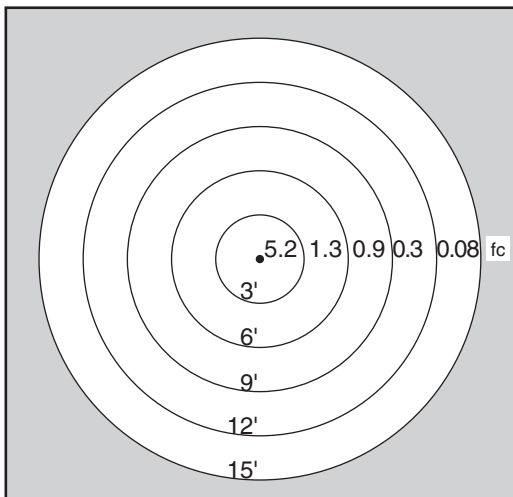

MEDIUM 7.5" PATH LIGHT

BB-O75T LED HIGH OUTPUT

**MEDIUM COPPER
PATH LIGHT**

bb-075t LED Slider

Though primarily intended to deliver luminous results, lights such as our Medium Copper Path achieve a natural patina to blend and compliment any landscape. Flower beds, walks, steps and drives all benefit from enhanced visibility after dusk.

LAMP:	2X3 WATT LED SLIDER
EQUIVALENT:	35 WATT HALOGEN
MATERIAL:	COPPER
SPECIFICATIONS:	3,000K
	80+ CRI
	WET LOCATION
STAKE MOUNT:	24" STAKE STANDARD
	CUSTOM STAKE LENGHTS UPON
	REQUEST IN ANGLE OR THREADED
	ALSO AVAILABLE IN 18 GAUGE WIRE UP
	TO 25' FOR HUB INSTALLATIONS