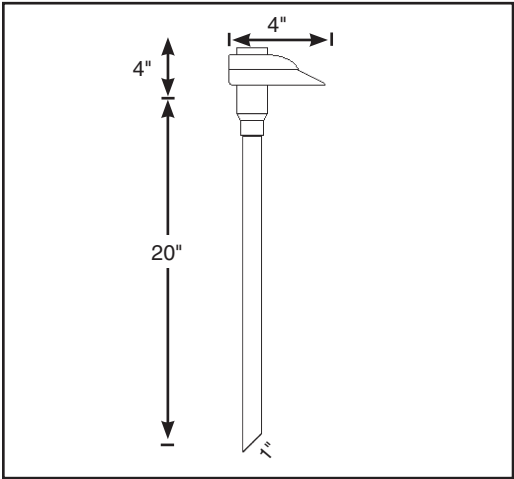

Path/Flood Light

CLASSIC HALF-PATH, HALF-FLOOD LIGHT

BB-O7F LED HIGH OUTPUT

CLASSIC COPPER HALF-PATH, HALF-FLOOD LIGHT

bb-07f LED Slider

This unique light performs double duty, highlighting your pathway as well as a favorite tree, textured wall or lush planting bed simultaneously. Beauty and safety are together enhanced, thanks to clever design and professional placement.

- LAMP:** 2X3 WATT LED SLIDER
- EQUIVALENT:** 35 WATT HALOGEN
- MATERIAL:** COPPER
- SPECIFICATIONS:** 300 LUMENS ON FLOOD SIDE
3,000K
80+ CRI
WET LOCATION

- MOUNT:** 20" STAKE STANDARD
CUSTOM STAKE LENGTHS UPON REQUEST IN ANGLE OR THREADED
- OPTIONAL:** ALSO AVAILABLE IN 18 GAUGE WIRE UP TO 25' FOR HUB INSTALLATIONS