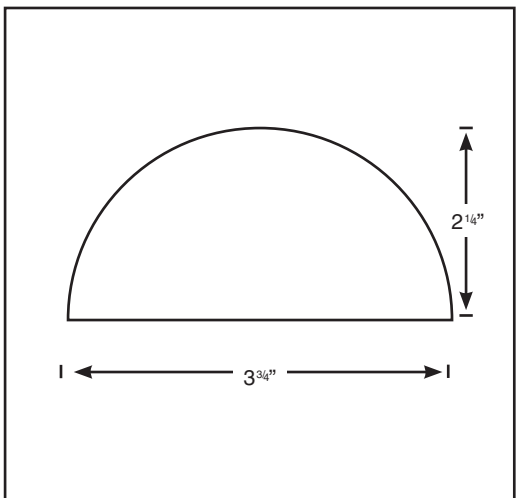

COPPER DECK LIGHT

BB-O8 LED HIGH OUTPUT

COPPER WALL/DECK LIGHT

bb-o8 LED Slider

This understated but powerful light casts the industry's widest indirect wash from its perch upon deck posts and retaining walls. The "half moon" sconce creates rich ambient light, and the beautiful copper finish weathers the elements with grace.

- LAMP:** 3 WATT LED SLIDER
- EQUIVALENT:** 20 WATT HALOGEN
- MATERIAL:** COPPER
- SPECIFICATIONS:** 300 LUMENS
- 3,000K
- 80+ CRI
- WET LOCATION