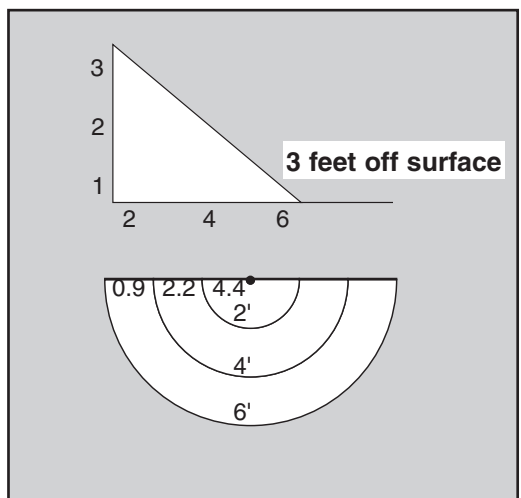

COPPER DECK LIGHT

BB-O8 LED HIGH OUTPUT

COPPER WALL/DECK LIGHT

bb-o8 LED Slider

This understated but powerful light casts the industry's widest indirect wash from its perch upon deck posts and retaining walls. The "half moon" sconce creates rich ambient light, and the beautiful copper finish weathers the elements with grace.

- LAMP:** 3 WATT LED SLIDER
- EQUIVALENT:** 20 WATT HALOGEN
- MATERIAL:** COPPER
- SPECIFICATIONS:** 300 LUMENS
- 3,000K
- 80+ CRI
- WET LOCATION