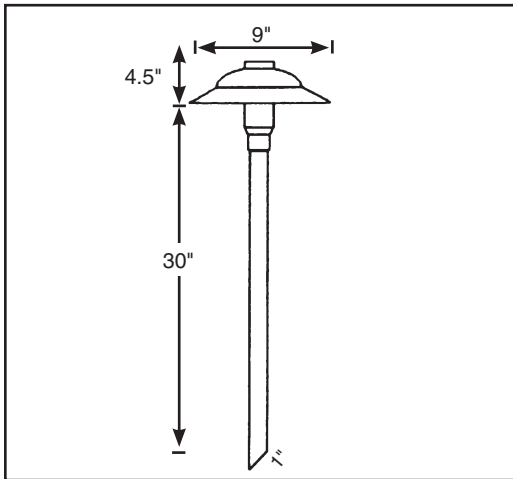

LARGE 9" PATH LIGHT

BB-O9 LED HIGH OUTPUT

LARGE COPPER PATH LIGHT

bb-09 LED Slider

Announce your walkway with the uncompromising illumination and flexible range of our Large Dome Path Light. Perfect for highlighting steps, drives and more, providing the critical visibility that prevents night time falls.

LAMP:	2X3 WATT LED SLIDER
EQUIVALENT:	35 WATT HALOGEN
MATERIAL:	COPPER
SPECIFICATIONS:	3,000K
	80+ CRI
	WET LOCATION
STAKE MOUNT:	30" ANGLE CUT STAKE STANDARD
	CUSTOM STAKE LENGTHS UPON
	REQUEST IN ANGLE OR THREADED
	ALSO AVAILABLE IN 18 GAUGE WIRE UP
	TO 25' FOR HUB INSTALLATIONS