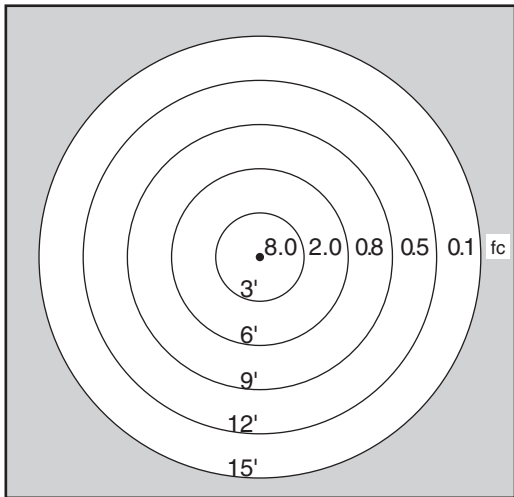

Path Light

EXTRA LARGE 11" PATH LIGHT

BB-11 LED HIGH OUTPUT

EXTRA LARGE ADJUSTABLE COPPER PATH LIGHT

bb-11 LED Slider

Bold light begins with the subtle curve of our Extra Large Dome Path Light, whose larger head welcomes brighter bulbs. Especially useful for naturally dark or secluded landscapes, this light awakens the night, keeping your family sure of foot.

- LAMP:** 2X3 WATT LED SLIDER
- EQUIVALENT:** 35 WATT HALOGEN
- MATERIAL:** COPPER
- SPECIFICATIONS:** 3,000K
80+ CRI
WET LOCATION
- STAKE MOUNT:** 36" STAKE STANDARD

CUSTOM STAKE LENGTHS UPON REQUEST IN ANGLE OR THREADED
ALSO AVAILABLE IN 18 GAUGE WIRE UP TO 25' FOR HUB INSTALLATIONS