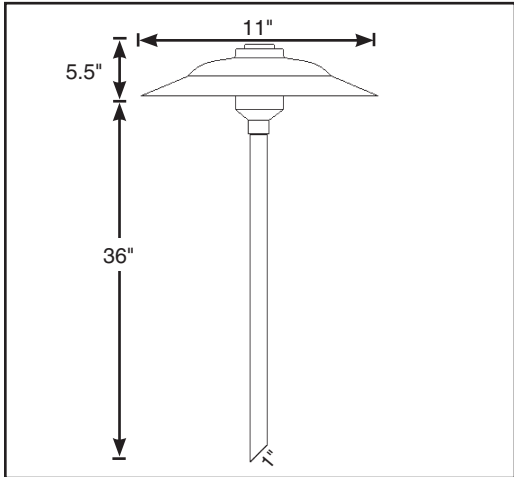

Path Light

EXTRA LARGE 11" PATH LIGHT

BB-11 LED HIGH OUTPUT

EXTRA LARGE ADJUSTABLE COPPER PATH LIGHT

bb-11 LED Slider

Bold light begins with the subtle curve of our Extra Large Dome Path Light, whose larger head welcomes brighter bulbs. Especially useful for naturally dark or secluded landscapes, this light awakens the night, keeping your family sure of foot.

- LAMP:** 2X3 WATT LED SLIDER
- EQUIVALENT:** 35 WATT HALOGEN
- MATERIAL:** COPPER
- SPECIFICATIONS:** 3,000K
80+ CRI
WET LOCATION
- STAKE MOUNT:** 36" STAKE STANDARD

CUSTOM STAKE LENGTHS UPON REQUEST IN ANGLE OR THREADED
ALSO AVAILABLE IN 18 GAUGE WIRE UP TO 25' FOR HUB INSTALLATIONS