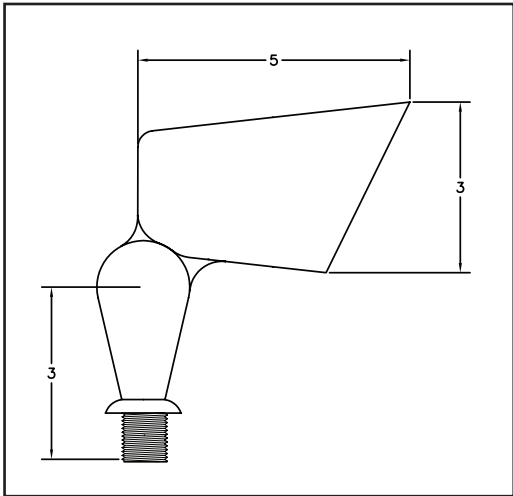

**Direct Flood/Spot Light**

**CAST DIRECT FLOOD/SPOT LIGHT**

**BB-12B CAST LED**

**ALL PURPOSE DIRECTIONAL CAST BRASS FLOOD/SPOT LIGHT** bb-12b LED

*This flexible flood/spotlight adorns thousands of home landscapes across the country, washing soft, warm light over home exteriors and spotlighting uniquely shaped trees, arbors, ponds, outdoor sculptures, fountains and signs. The heavyweight casting of this fixture is specifically designed to dissipate heat to maximize average LED life.*

- LAMP:** 6 WATT MR16 LED
- EQUIVALENT:** 35 WATT MR16
- MATERIAL:** COPPER FINISH ON CAST BRASS
- BEAM SPREAD:** WFL SPOT
- SPECIFICATIONS:** 360 LUMENS
- 3,000K
- 80+ CRI
- WET LOCATION
- MOUNT:** UP OR DOWN LIGHT
- 11" PVC STAKE OR BRASS
- MOUNT INCLUDED