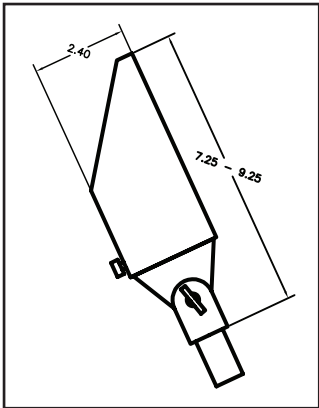

Direct Flood/Spot Light

CAST BRASS WITH ANTIQUE BRASS FINISH

BB-19 LED

DIRECT FLOOD/SPOT LIGHT

bb-19 LED

Designed with a unique all-weather construction, and comes with an adjustable hood. This flexible flood/spot light withstands harsh weather conditions. Very versatile fixture for up lighting home exteriors and spotlighting trees, arbors, ponds, fountains and signs.

LAMP:	6 WATT MR16 LED
EQUIVALENT:	35 WATT MR16
MATERIAL:	CAST BRASS WITH ANTIQUE BRASS FINISH
BEAM SPREAD:	WFL SPOT
SPECIFICATIONS:	360 LUMENS
	3,000K
	80+ CRI
	WET LOCATION
LENS:	CLEAR CONVEX TEMPERED LENS
STAKE MOUNT:	UP OR DOWN MOUNT