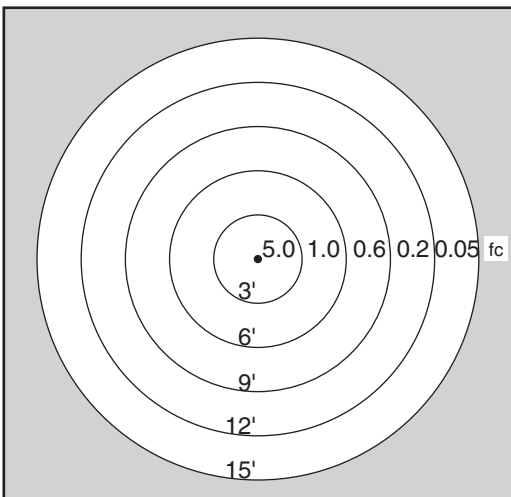

CLASSIC ADJUSTABLE 6" PATH LIGHT

BB-O7 LED

CLASSIC ADJUSTABLE 6" PATH LIGHT

bb-07 LED Slugger

Guests won't miss a step in the inviting glow of our signature path light, the Classic Adjustable Copper Path boasts the lighting power to define 20 feet of pathway, plus an adjustable head that alters range of coverage.

LAMP: 4 WATT LED SLUGGER

EQUIVALENT: 20 WATT HALOGEN

MATERIAL: COPPER

SPECIFICATIONS: 3,000K

80+ CRI

WET LOCATION

MOUNT: 20" STAKE STANDARD

CUSTOM STAKE LENGTHS UPON

REQUEST IN ANGLE OR THREAD

OPTIONAL: ALSO AVAILABLE IN 18 GAUGE WIRE UP

TO 25' FOR HUB INSTALLATIONS