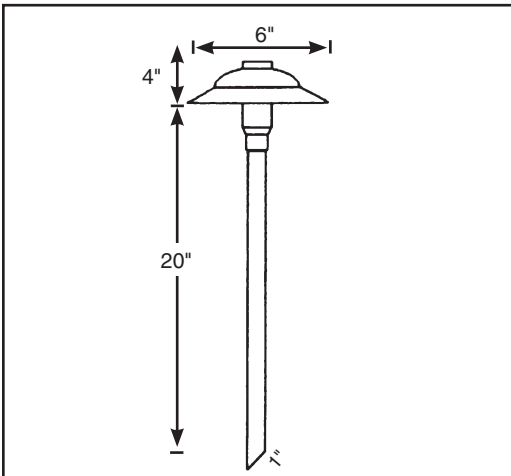

CLASSIC ADJUSTABLE 6" PATH LIGHT

BB-O7 LED

CLASSIC ADJUSTABLE 6" PATH LIGHT

bb-07 LED Slugger

Guests won't miss a step in the inviting glow of our signature path light, the Classic Adjustable Copper Path boasts the lighting power to define 20 feet of pathway, plus an adjustable head that alters range of coverage.

LAMP: 4 WATT LED SLUGGER

EQUIVALENT: 20 WATT HALOGEN

MATERIAL: COPPER

SPECIFICATIONS: 3,000K

80+ CRI

WET LOCATION

MOUNT: 20" STAKE STANDARD

CUSTOM STAKE LENGTHS UPON

REQUEST IN ANGLE OR THREAD

OPTIONAL: ALSO AVAILABLE IN 18 GAUGE WIRE UP

TO 25' FOR HUB INSTALLATIONS