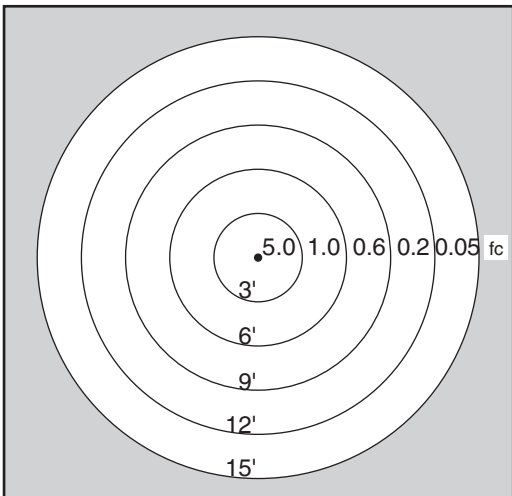

Deck Light

**CLASSIC ADJUSTABLE 6" PIER MOUNT LIGHT
 BB-O7D LED**

**CLASSIC ADJUSTABLE
 COPPER PIER MOUNT LIGHT** bb-07d LED Slugger

Our pier-mounted version of the classic path light is perfect for securing atop retaining walls and along decks, handrails and bench seating, casting a widespread glow that effortlessly boosts visibility where you will most enjoy it.

- LAMP:** 4 WATT LED SLUGGER
- EQUIVALENT:** 20 WATT HALOGEN
- MATERIAL:** COPPER
- SPECIFICATIONS:** 3,000K
80+ CRI
WET LOCATION
- STAKE MOUNT:** 7" STAKE STANDARD
BRASS ROUND MOUNT INCLUDED
ALSO AVAILABLE IN 18 GAUGE WIRE UP
TO 25' FOR HUB INSTALLATIONS