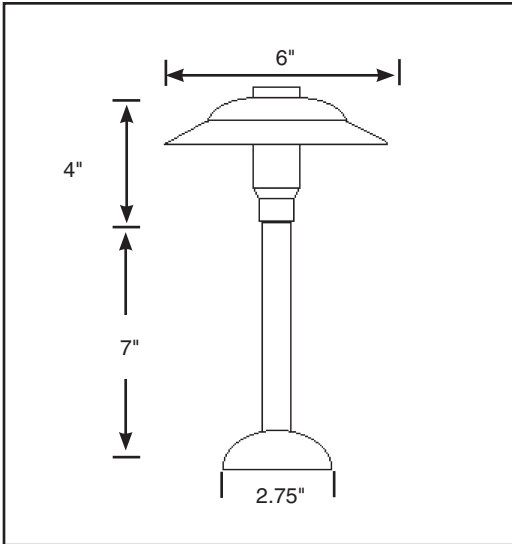

Deck Light

**CLASSIC ADJUSTABLE 6" PIER MOUNT LIGHT
 BB-O7D LED**

**CLASSIC ADJUSTABLE
 COPPER PIER MOUNT LIGHT** bb-07d LED Slugger

Our pier-mounted version of the classic path light is perfect for securing atop retaining walls and along decks, handrails and bench seating, casting a widespread glow that effortlessly boosts visibility where you will most enjoy it.

- LAMP:** 4 WATT LED SLUGGER
- EQUIVALENT:** 20 WATT HALOGEN
- MATERIAL:** COPPER
- SPECIFICATIONS:** 3,000K
80+ CRI
WET LOCATION
- STAKE MOUNT:** 7" STAKE STANDARD
BRASS ROUND MOUNT INCLUDED
ALSO AVAILABLE IN 18 GAUGE WIRE UP
TO 25' FOR HUB INSTALLATIONS