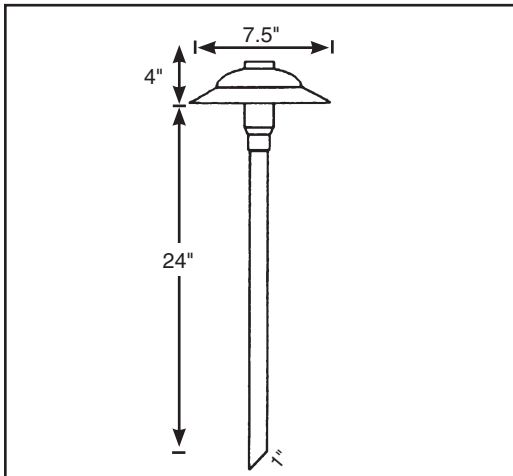

MEDIUM ADJUSTABLE 7.5" PATH LIGHT

BB-O75 LED

MEDIUM ADJUSTABLE COPPER PATH LIGHT

bb-075 LED Slugger

Though primarily intended to deliver luminous results, lights such as our Medium Copper Path achieve a natural patina to blend and compliment any landscape. Flower beds, walks, steps and drives all benefit from enhanced visibility after dusk.

- LAMP:** 4 WATT LED SLUGGER
- EQUIVALENT:** 20 WATT HALOGEN
- MATERIAL:** COPPER
- SPECIFICATIONS:** 210 LUMENS ON FLOOD SIDE
3,000K
80+ CRI
WET LOCATION

- STAKE MOUNT:** 24" STAKE STANDARD
CUSTOM LENGTH STAKES UPON REQUEST IN ANGLE OR THREADED
ALSO AVAILABLE IN 18 GAUGE WIRE UP TO 25' FOR HUB INSTALLATIONS