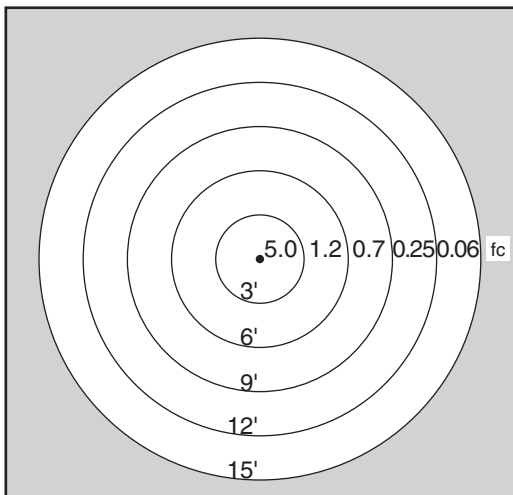

MEDIUM ADJUSTABLE 7.5" PATH LIGHT

BB-O75 LED

MEDIUM ADJUSTABLE COPPER PATH LIGHT

bb-075 LED Slugger

Though primarily intended to deliver luminous results, lights such as our Medium Copper Path achieve a natural patina to blend and compliment any landscape. Flower beds, walks, steps and drives all benefit from enhanced visibility after dusk.

- LAMP:** 4 WATT LED SLUGGER
- EQUIVALENT:** 20 WATT HALOGEN
- MATERIAL:** COPPER
- SPECIFICATIONS:** 210 LUMENS ON FLOOD SIDE
3,000K
80+ CRI
WET LOCATION

- STAKE MOUNT:** 24" STAKE STANDARD
CUSTOM LENGTH STAKES UPON REQUEST IN ANGLE OR THREADED
ALSO AVAILABLE IN 18 GAUGE WIRE UP TO 25' FOR HUB INSTALLATIONS