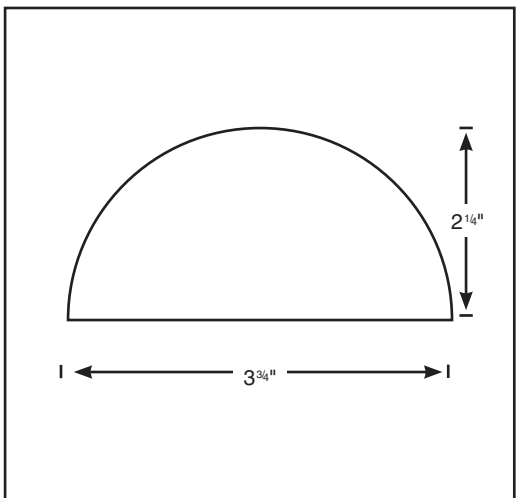

Wall/Deck Light

COMPACT BRASS WALL/DECK LIGHT

BB-O8MC LED HIGH OUTPUT

COMPACT BRASS WALL/DECK LIGHT

bb-o8mc LED Slider

Crafted in cast brass for lifetime use, our Compact Wall/Deck Light is built for rigorous, yet inconspicuous performance that brightens decks, patios, porches, gazebos, walls and other treasured outdoor areas.

LAMP:	3 WATT LED SLIDER
EQUIVALENT:	20 WATT HALOGEN
MATERIAL:	CAST BRASS WITH COPPER FINISH
SPECIFICATIONS:	300 LUMENS
	3,000K
	80+ CRI
	WET LOCATION