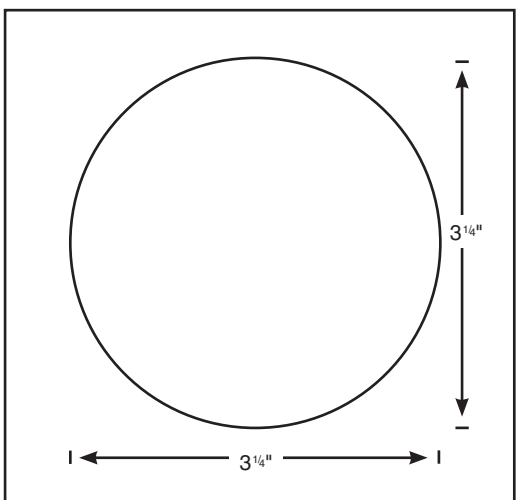

Wall/Deck Light

COMPACT BRASS WALL/DECK LIGHT

BB-O8MC LED HIGH OUTPUT

COMPACT BRASS WALL/DECK LIGHT

bb-o8mc LED Slider

Crafted in cast brass for lifetime use, our Compact Wall/Deck Light is built for rigorous, yet inconspicuous performance that brightens decks, patios, porches, gazebos, walls and other treasured outdoor areas.

LAMP:	3 WATT LED SLIDER
EQUIVALENT:	20 WATT HALOGEN
MATERIAL:	CAST BRASS WITH COPPER FINISH
SPECIFICATIONS:	300 LUMENS
	3,000K
	80+ CRI
	WET LOCATION