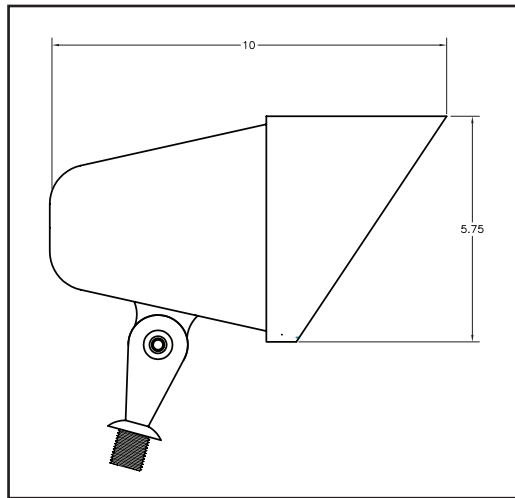

LED BOX FLOOD LAMP

LC50BF LED

LED BOX FLOOD LAMP

lc50bf LED

LC50BF box flood lamps are the ultimate for commercial and residential landscape lighting. Made of cast aluminum, these fixtures blend well with exterior landscaping. The light source incorporates LED green technology and provides a color rendering index above 80.

3,000K

80+ CRI

WET LOCATION

MOUNT:

THE LARGE KNUCKLE WITH TEETH
AND THE THREADED MOUNTING PIPE
PERMITS ALMOST ANY MOUNTING
ORIENTATION AND ANGULAR
ADJUSTMENT, 1/2 INCH NPT THREAD