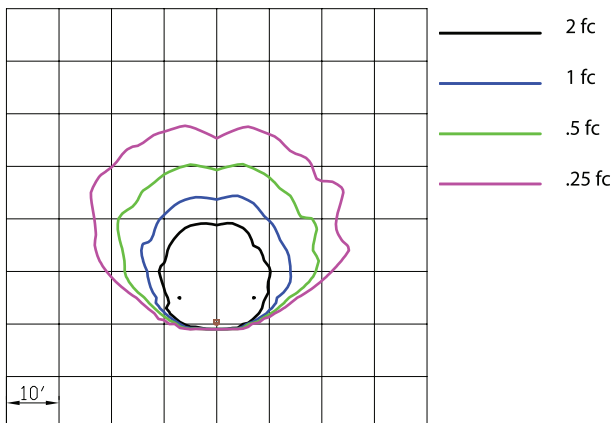

LED BOX FLOOD LAMP

LC50BF LED

LED BOX FLOOD LAMP

lc50bf LED

LC50BF box flood lamps are the ultimate for commercial and residential landscape lighting. Made of cast aluminum, these fixtures blend well with exterior landscaping. The light source incorporates LED green technology and provides a color rendering index above 80.

3,000K

80+ CRI

WET LOCATION

MOUNT:

THE LARGE KNUCKLE WITH TEETH
AND THE THREADED MOUNTING PIPE
PERMITS ALMOST ANY MOUNTING
ORIENTATION AND ANGULAR
ADJUSTMENT, 1/2 INCH NPT THREAD