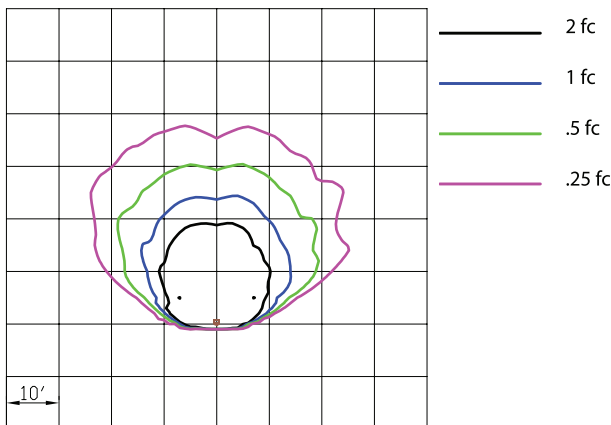

**Flood Lamp**

**LED BOX FLOOD LAMP**  
**LC50WP LED**

**LED BOX FLOOD LAMP**

lc50wp LED

*LC50WP box flood lamps are the ultimate for commercial and residential landscape lighting. Made of cast aluminum, these fixtures blend well with exterior landscaping. The light source incorporates LED green technology and provides a color rendering index above 90.*

**LAMPS:** 12, 18, 24 WATT CREE LED  
**EQUIVALENT:** 12 WATT 70 WATT HALOGEN  
 18 WATT 105 WATT HALOGEN  
 24 WATT 140 WATT HALOGEN  
 DIFFERENT PATTERNS AVAILABLE  
 AVAILABLE IN 120 VOLT AC

**MATERIAL:** ALL EXTERNAL METAL PARTS ARE CAST ALUMINUM