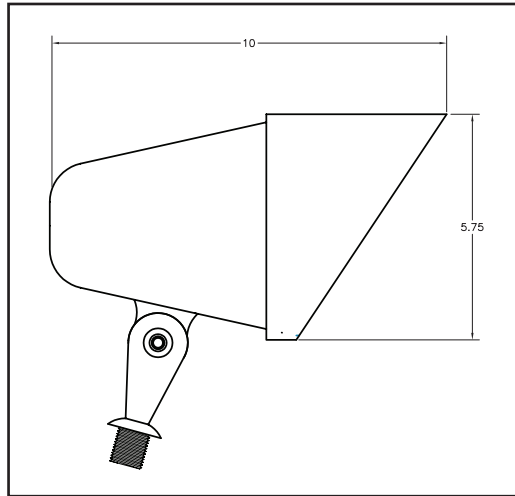

**Flood Lamp**

**LED BOX FLOOD LAMP**  
**LC50WP LED**

**LED BOX FLOOD LAMP**

lc50wp LED

*LC50WP box flood lamps are the ultimate for commercial and residential landscape lighting. Made of cast aluminum, these fixtures blend well with exterior landscaping. The light source incorporates LED green technology and provides a color rendering index above 90.*

**LAMPS:** 12, 18, 24 WATT CREE LED  
**EQUIVALENT:** 12 WATT 70 WATT HALOGEN  
 18 WATT 105 WATT HALOGEN  
 24 WATT 140 WATT HALOGEN  
 DIFFERENT PATTERNS AVAILABLE  
 AVAILABLE IN 120 VOLT AC

**MATERIAL:** ALL EXTERNAL METAL PARTS ARE CAST ALUMINUM