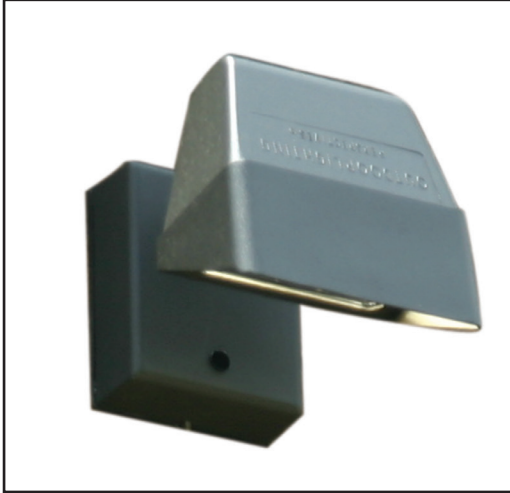

**Flood Lamp**

**LED BOX FLOOD LAMP**  
**LC50WP LED**

**LED BOX FLOOD LAMP**

lc50wp LED

*LC50WP box flood lamps are the ultimate for commercial and residential landscape lighting. Made of cast aluminum, these fixtures blend well with exterior landscaping. The light source incorporates LED green technology and provides a color rendering index above 90.*

**LAMPS:** 12, 18, 24 WATT CREE LED  
**EQUIVALENT:** 12 WATT 70 WATT HALOGEN  
 18 WATT 105 WATT HALOGEN  
 24 WATT 140 WATT HALOGEN  
 DIFFERENT PATTERNS AVAILABLE  
 AVAILABLE IN 120 VOLT AC

**MATERIAL:** ALL EXTERNAL METAL PARTS ARE CAST ALUMINUM

**FINISH:** POWDER COATED IN BRONZE

**SPECIFICATIONS:** 12 WATT (720 LUMENS)  
 18 WATT (1,080 LUMENS)  
 24 WATT (1,440 LUMENS)

3,000K  
 80+ CRI  
 WET LOCATION

**MOUNTING:** MOUNTING PLATE ATTACHES TO THE CONNECTIONS BOX. LC50 ATTACHES TO THE MOUNTING PLATE WITH STAINLESS STEEL SET SCREWS. WALL BOX PROVIDES MOUNTING FOR ELECTRONIC BALLAST.