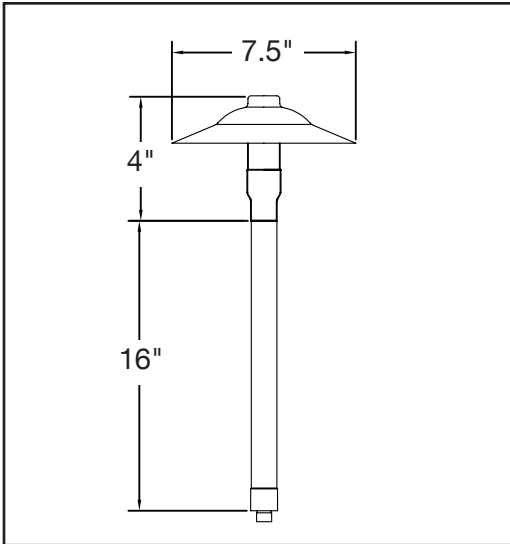

MEDIUM 7.5" PATH LIGHT

BB-O75T16 LED

MEDIUM 7.5" PATH LIGHT

bb-075t16 LED Slugger

Guests won't miss a step in the inviting glow of our signature path light, the Medium Copper Path boasts the lighting power to define twenty feet of pathway.

- LAMP:** 4 WATT LED SLUGGER
- EQUIVALENT:** 20 WATT HALOGEN
- MATERIAL:** COPPER
- SPECIFICATIONS:** 3,000K
80+ CRI
WET LOCATION
- STAKE MOUNT:** 16" THREADED STAKE
CUSTOM STAKE LENGTHS UPON
REQUEST IN ANGLE OR THREADED
ALSO AVAILABLE IN 18 GAUGE WIRE UP
TO 25' FOR HUB INSTALLATIONS