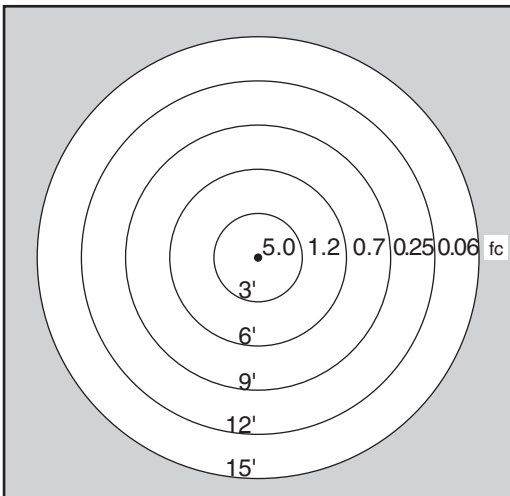

MEDIUM 7.5" PATH LIGHT

BB-O75T16 LED

MEDIUM 7.5" PATH LIGHT

bb-075t16 LED Slugger

Guests won't miss a step in the inviting glow of our signature path light, the Medium Copper Path boasts the lighting power to define twenty feet of pathway.

- LAMP:** 4 WATT LED SLUGGER
- EQUIVALENT:** 20 WATT HALOGEN
- MATERIAL:** COPPER
- SPECIFICATIONS:** 3,000K
80+ CRI
WET LOCATION
- STAKE MOUNT:** 16" THREADED STAKE
CUSTOM STAKE LENGTHS UPON
REQUEST IN ANGLE OR THREADED
ALSO AVAILABLE IN 18 GAUGE WIRE UP
TO 25' FOR HUB INSTALLATIONS