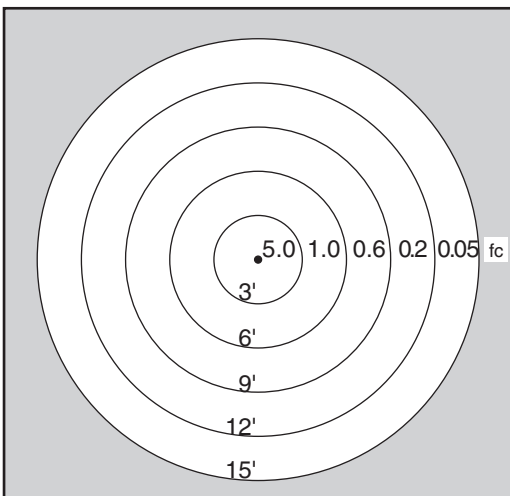

CLASSIC ADJUSTABLE 6" PATH LIGHT

BB-O7T16 LED

CLASSIC ADJUSTABLE 6" PATH LIGHT

bb-07t16 LED Slugger

Guests won't miss a step in the inviting glow of our signature path light, the Classic Adjustable Copper Path boasts the lighting power to define 20 feet of pathway, plus an adjustable head that alters range of coverage.

LAMP: 4 WATT LED SLUGGER
EQUIVALENT: 20 WATT HALOGEN
MATERIAL: COPPER
SPECIFICATIONS: 3,000K

80+ CRI

WET LOCATION

STAKE MOUNT: 16" THREADED STAKE

CUSTOM LENGTH STAKES UPON
 REQUEST IN ANGLE OR THREADED

ALSO AVAILABLE IN 18 GAUGE WIRE UP
 TO 25' FOR HUB INSTALLATIONS