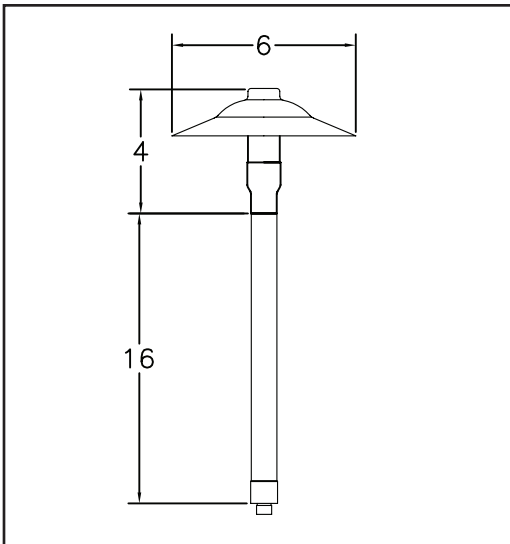

CLASSIC ADJUSTABLE 6" PATH LIGHT

BB-O7T16 LED

CLASSIC ADJUSTABLE 6" PATH LIGHT

bb-07t16 LED Slugger

Guests won't miss a step in the inviting glow of our signature path light, the Classic Adjustable Copper Path boasts the lighting power to define 20 feet of pathway, plus an adjustable head that alters range of coverage.

LAMP: 4 WATT LED SLUGGER
EQUIVALENT: 20 WATT HALOGEN
MATERIAL: COPPER
SPECIFICATIONS: 3,000K

80+ CRI

WET LOCATION

STAKE MOUNT: 16" THREADED STAKE

CUSTOM LENGTH STAKES UPON
 REQUEST IN ANGLE OR THREADED

ALSO AVAILABLE IN 18 GAUGE WIRE UP
 TO 25' FOR HUB INSTALLATIONS