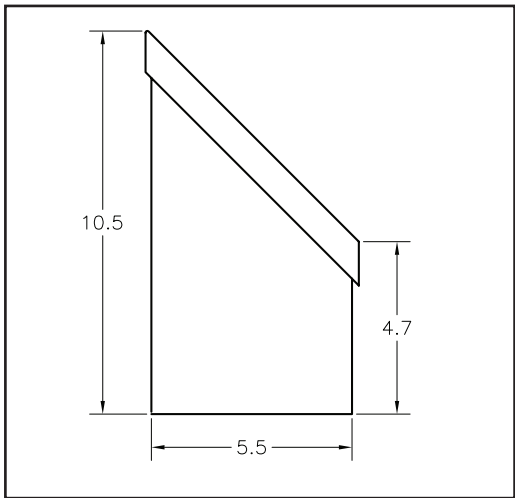

**Par Angle/Flat Well Light**

**PAR ANGLE/FLAT WELL LIGHT**

**BB-O3A & BB-O3F LED**

**BB-O3A WITH BA16**

**STANDARD PAR 36 ANGLE/  
FLAT WELL LIGHT**

bb-03a LED & bb-03f LED

*Cleverly designed by professional lighting experts to provide strong light yet remain practically unnoticeable, this well light is adjustable for brightness and may be used to graze or fully highlight your home's lovely exterior, or uplight a striking tree.*

- LAMP:** 6 WATT PAR36 LED
- EQUIVALENT:** 35 WATT PAR36 HALOGEN
- MATERIAL:** PVC
- BEAM SPREAD:** SPOT, WFL, VWFL
- AVAIL 10 WATT (580 LUMENS) HIGH OUTPUT**
- SPECIFICATIONS:** 380 LUMENS
- 3,000K
- 80+ CRI
- IP 67
- OPTIONAL:** GLASS LENS (SHOWN WITH BA16)
- BA16MBR ANT BRASS

**BB-O3F WITH BA14BR**

| distance | Ø of beam | fc             |
|----------|-----------|----------------|
| 20       | 10.3      | 5              |
| 16       | 8.3       | 6.5            |
| 12       | 5         | 9              |
| 8        | 3.1       | 24             |
| 4        | 2.6       | 85             |
|          |           | <b>6</b>       |
|          |           | <b>wattage</b> |