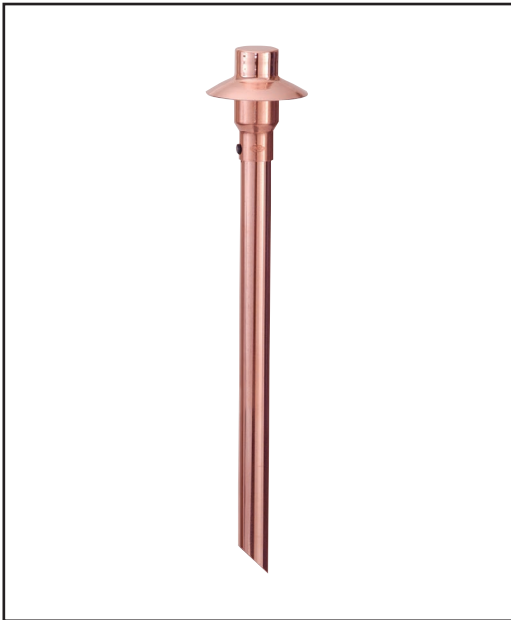

MINI ADJUSTABLE 3" PATH LIGHT

BB-O6 LED

**MINI ADJUSTABLE
3" PATH LIGHT**

bb-06 LED Slugger

The diminutive version of our Classic Adjustable Copper Path, the Adjustable Mini Path's smaller head lets it disappear into its surroundings even as it casts a spreading light across low flower beds, walkways, steps and driveways.

LAMP: 4 WATT LED SLUGGER

EQUIVALENT: 20 WATT HALOGEN

MATERIAL: COPPER

SPECIFICATIONS: 3,000K

80+ CRI

WET LOCATION

MOUNT: 20" STAKE STANDARD

CUSTOM STAKE LENGTHS UPON

REQUEST IN ANGLE OR THREADED

OPTIONAL: ALSO AVAILABLE IN 18 GAUGE WIRE UP TO 25' FOR HUB INSTALLATIONS