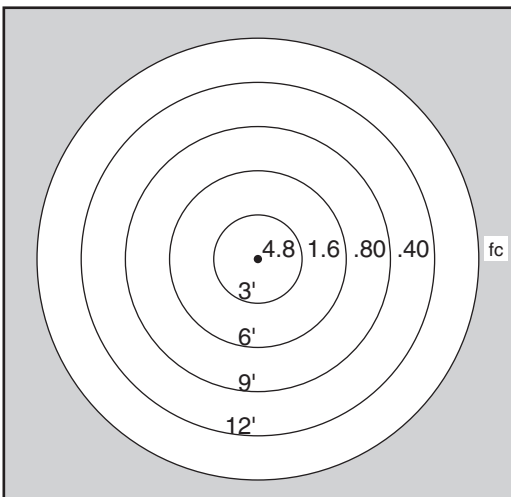

MINI ADJUSTABLE 3" PATH LIGHT

BB-O6 LED

**MINI ADJUSTABLE
3" PATH LIGHT**

bb-06 LED Slugger

The diminutive version of our Classic Adjustable Copper Path, the Adjustable Mini Path's smaller head lets it disappear into its surroundings even as it casts a spreading light across low flower beds, walkways, steps and driveways.

LAMP: 4 WATT LED SLUGGER

EQUIVALENT: 20 WATT HALOGEN

MATERIAL: COPPER

SPECIFICATIONS: 3,000K

80+ CRI

WET LOCATION

MOUNT: 20" STAKE STANDARD

CUSTOM STAKE LENGTHS UPON

REQUEST IN ANGLE OR THREADED

OPTIONAL: ALSO AVAILABLE IN 18 GAUGE WIRE UP TO 25' FOR HUB INSTALLATIONS