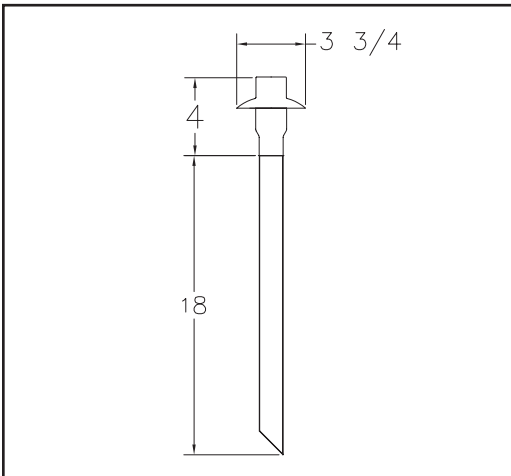

MINI ADJUSTABLE 3" PATH LIGHT

BB-O6 LED

**MINI ADJUSTABLE
3" PATH LIGHT**

bb-06 LED Slugger

The diminutive version of our Classic Adjustable Copper Path, the Adjustable Mini Path's smaller head lets it disappear into its surroundings even as it casts a spreading light across low flower beds, walkways, steps and driveways.

LAMP: 4 WATT LED SLUGGER

EQUIVALENT: 20 WATT HALOGEN

MATERIAL: COPPER

SPECIFICATIONS: 3,000K

80+ CRI

WET LOCATION

MOUNT: 20" STAKE STANDARD

CUSTOM STAKE LENGTHS UPON

REQUEST IN ANGLE OR THREADED

OPTIONAL: ALSO AVAILABLE IN 18 GAUGE WIRE UP TO 25' FOR HUB INSTALLATIONS